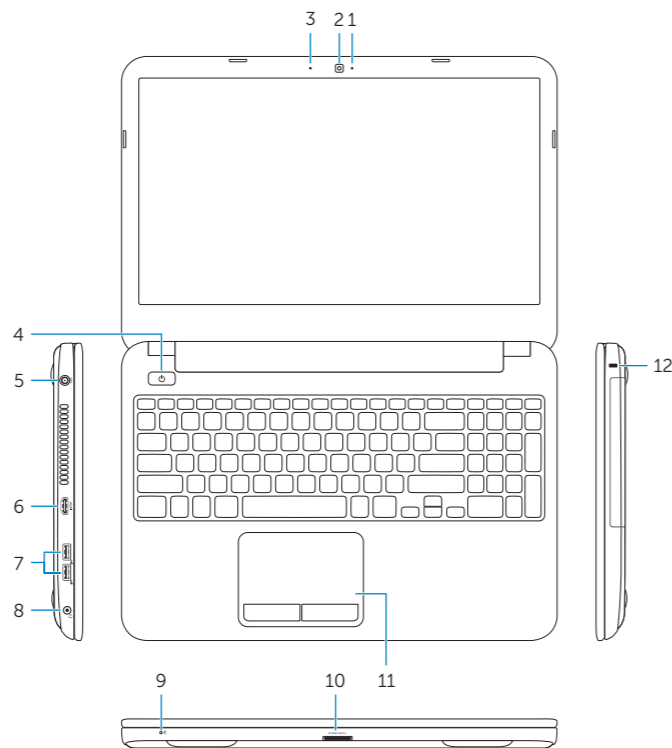

Inspiron 15-3531

Features

Funkcje | Особенности | Özellikler | תכונות

1. Camera-status light
2. Camera
3. Microphone
4. Power button
5. Power-adaptor port
6. HDMI port
7. USB 2.0 ports (2)

8. Headset port
9. Power and battery-status light
10. Media-card reader
11. Touchpad
12. Security-cable slot
13. Regulatory label
14. Service Tag label